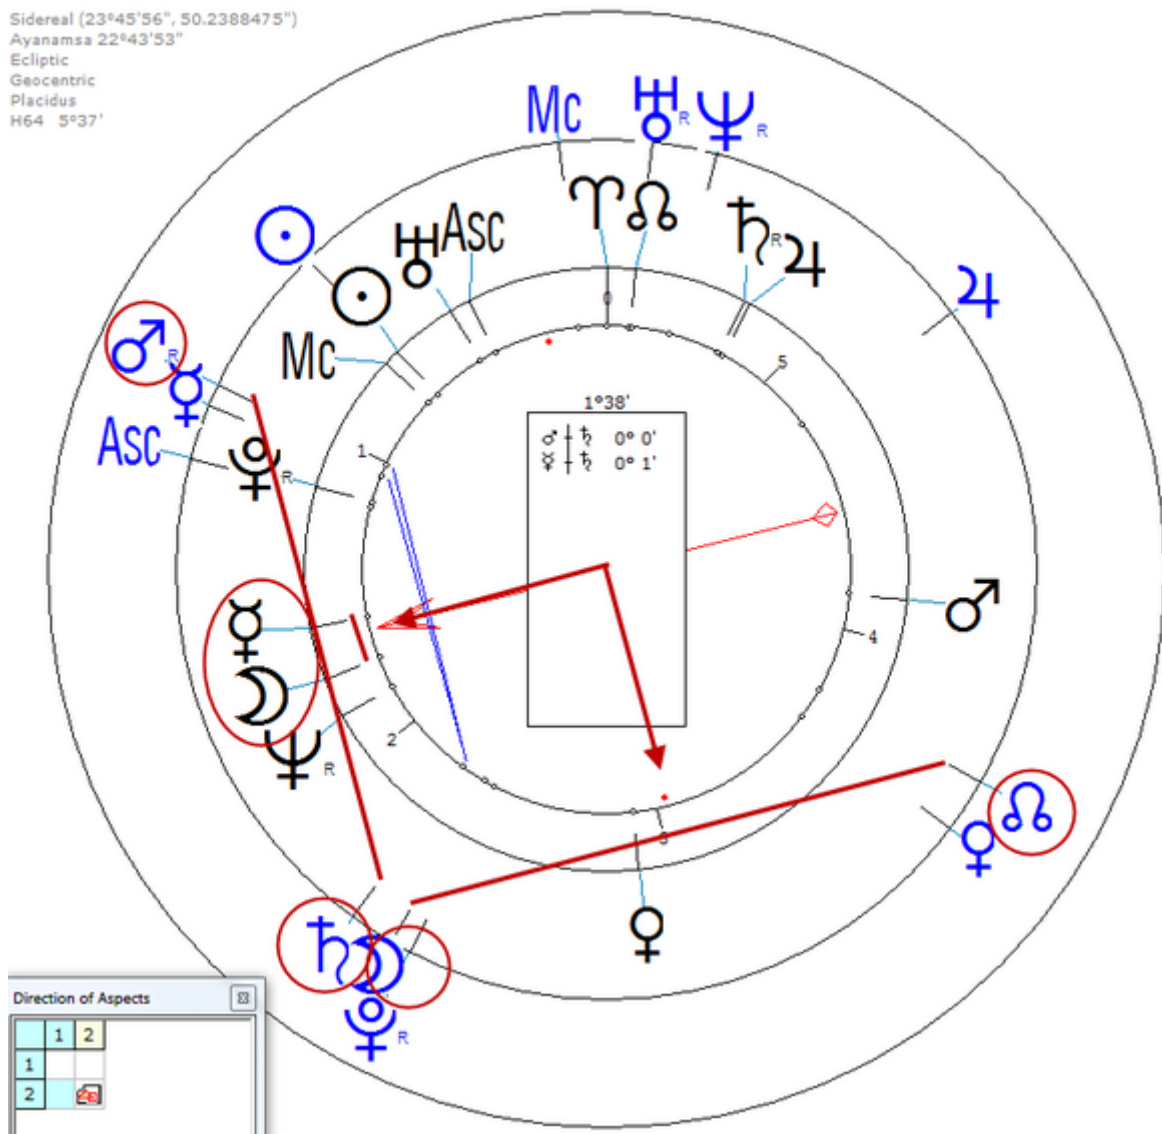

Dubuisson, Pauline

11 March 1926 at 00:01 (= 12:01 AM)Malo les Bains, France, 51n03, 2e24

French homicide.

<https://www.astro.com/astro-databank/Dubuisson,_Pauline>

Death by Suicide 19 September 1963 in Essaouira Morocco.

Solar Return (Harmonic 64)

Solar $\♁/\♄$ = Solar $\♃/\♁$ = $\♃_n/\♁_n$

Dubuisson, Pauline

11 March 1926 Thu 0:01 (GMT) 51n03 2e24

Malo les Bains, France

Sidereal (23°45'56", 50.2388475")

Ayanamsa 22°43'53"

Ecliptic

Geocentric

Placidus

H64 5°37'